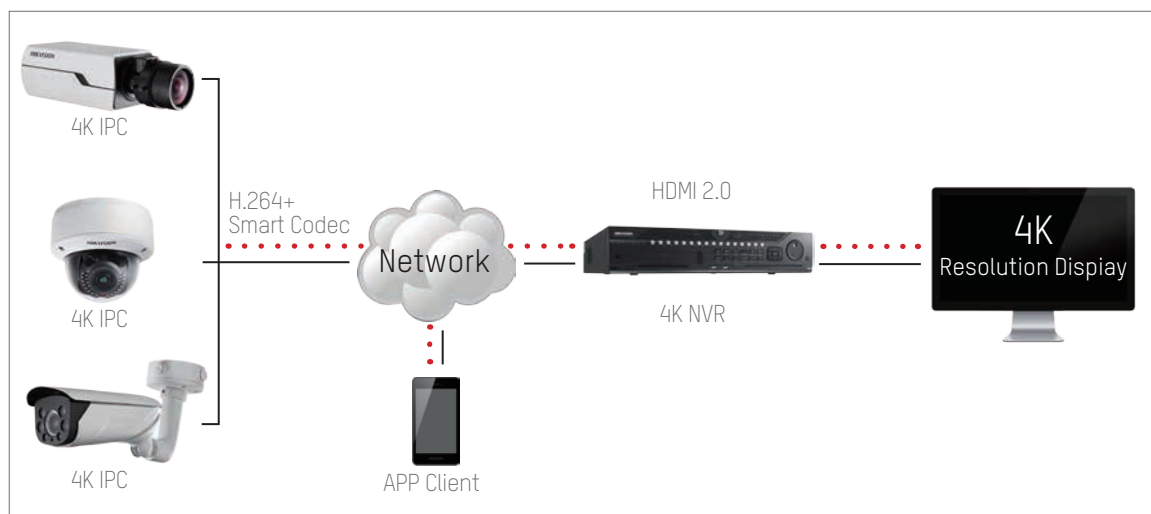

4K  
TOTAL SYSTEM

**HIKVISION**

 smart solution **2.0**

DISCOVER  
THE TRUE VALUE OF  
4K

[www.hikvision.com](http://www.hikvision.com)

With the development of 4K technology quickly coming into focus, opportunities to use this technology in security will continue to grow. As a leading video surveillance manufacturer, Hikvision has paid close attention to the rise of 4K and has launched a 4K total system to harness this technology in the global security industry.

Without complementary 4K components, such as monitors and NVRs, 4K cameras cannot be used to their full potential, and therefore have little practical use in surveillance. By building a total system — complete with cameras, NVRs, etc., — Hikvision strives to provide a system that is more helpful and more useful to its customers. The Hikvision 4K system, which comes equipped with a variety of smart functions, satisfies the security industry's need for ultra-high resolution and smart surveillance.

## SYSTEM STRUCTURE