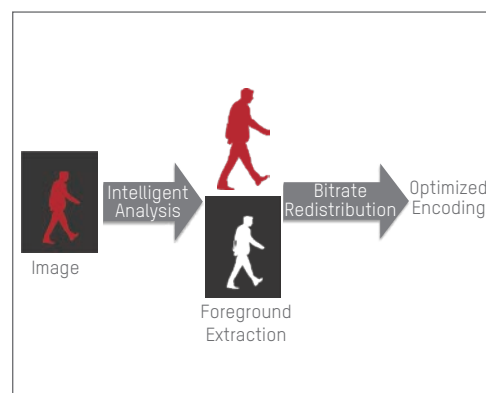

## SYSTEM STRUCTURE

## KEY FEATURES

### ■ Ultra-High Definition (UHD)

The Hikvision 4K system provides UHD images, which not only provides users with incredibly clear and crisp imagery, but it also results in better use of video data. Limited resolution has often hindered video analysis in the past, particularly in large scenes. Now, the increase of pixels in 4k technology has resulted in increased resolution and improved image enhancement, both of which allow for more information to be extracted. These advances elevate the accuracy and quality of content analysis to a new level while also delivering better value for users.

### ■ H.264+ Smart Codec

Hikvision 4K systems incorporate H.264+ optimized compression, which allows users to more efficiently manage super-high-resolution video footage. With features such as background-based predictive smart encoding, enhanced noise suppression, and optimized bitrate control for long-term periods, Hikvision H.264+ compression saves bandwidth resources and decreases storage requirements.